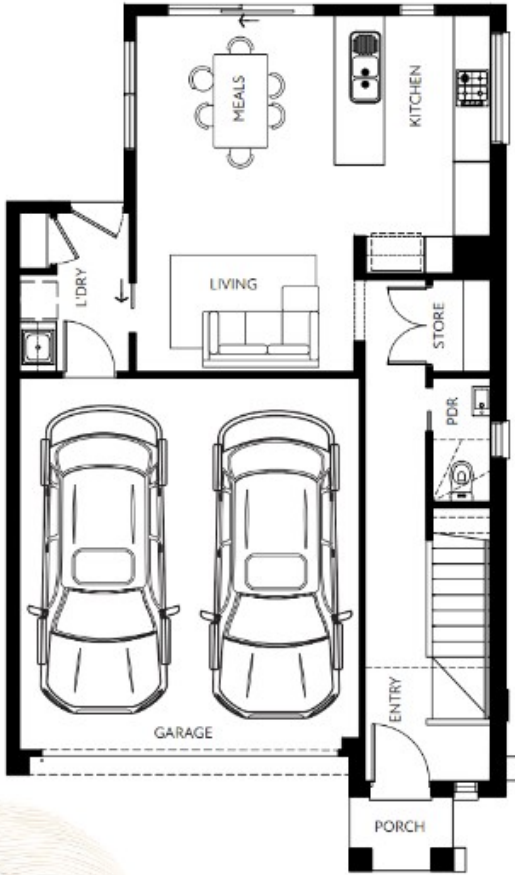

## Package Information

**Date added:** Added 1 day ago

**Land price:** \$520,622

**Structure:** House & Land Townhouse

**Total M2:** 158 M2

**Bathrooms:** 2 baths

**Living:** 1

**Builder:** HAT

**Build Price:** \$394,328

**Title date:** Q1 2025

**Bedrooms:** 4 beds

**Garage:** 2

**House Size:** 19.72 SQ

# Floor Plans

GROUND FLOOR

FIRST FLOOR