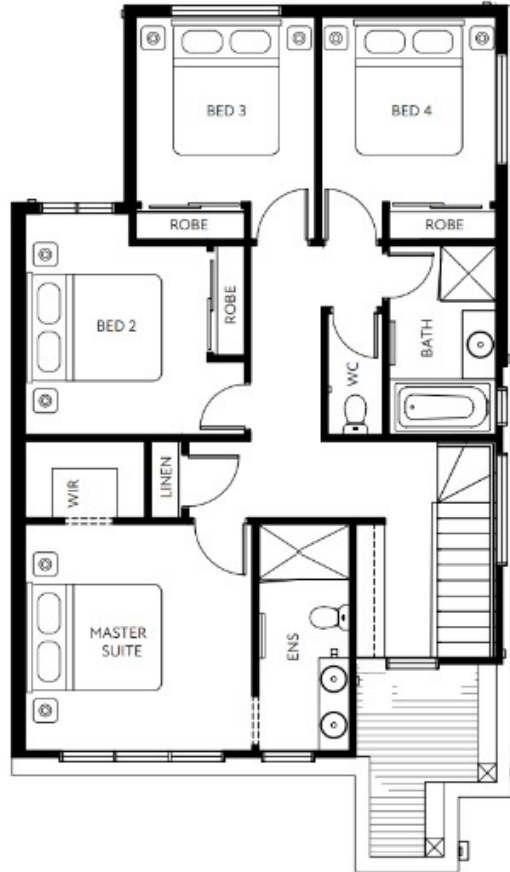

## Package Information

**Date added:** Added 1 day ago

**Land price:** \$520,622

**Structure:** House & Land Townhouse

**Total M2:** 158 M2

**Bathrooms:** 2 baths

**Living:** 1

**Builder:** HAT

**Build Price:** \$394,328

**Title date:** Q1 2025

**Bedrooms:** 4 beds

**Garage:** 2

**House Size:** 19.72 SQ

# Floor Plans

GROUND FLOOR

FIRST FLOOR