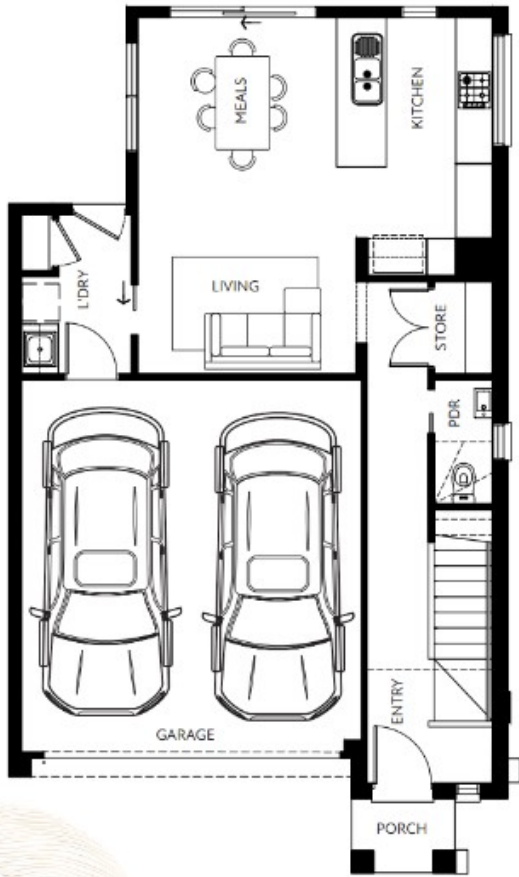

LOT 55 ROSELLE ESTATE SPRINGVALE SOUTH

<https://cosell.com.au>

LOT 55
SPRINGVALE ROAD
SPRINGVALE SOUTH

\$914,950

- 4 beds
- 2 baths

TOWNHOUSE 2 PART

Package Information

Date added: Added 1 day ago

Land price: \$520,622

Structure: House & Land Townhouse

Total M2: 158 M2

Bathrooms: 2 baths

Living: 1

Builder: HAT

Build Price: \$394,328

Title date: Q1 2025

Bedrooms: 4 beds

Garage: 2

House Size: 19.72 SQ

Floor Plans

GROUND FLOOR

FIRST FLOOR