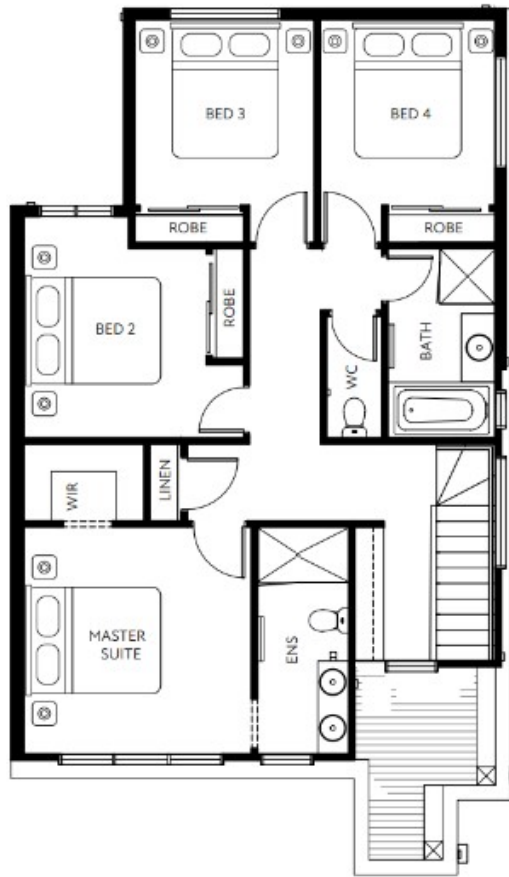

LOT 55 ROSELLE ESTATE SPRINGVALE SOUTH

<https://cosell.com.au>

LOT 55
SPRINGVALE ROAD
SPRINGVALE SOUTH

\$914,950

- 4 beds
- 2 baths

TOWNHOUSE 2 PART

Package Information

Date added: Added 1 day ago

Land price: \$520,622

Structure: House & Land Townhouse

Total M2: 158 M2

Bathrooms: 2 baths

Living: 1

Builder: HAT

Build Price: \$394,328

Title date: Q1 2025

Bedrooms: 4 beds

Garage: 2

House Size: 19.72 SQ

Floor Plans

GROUND FLOOR

FIRST FLOOR