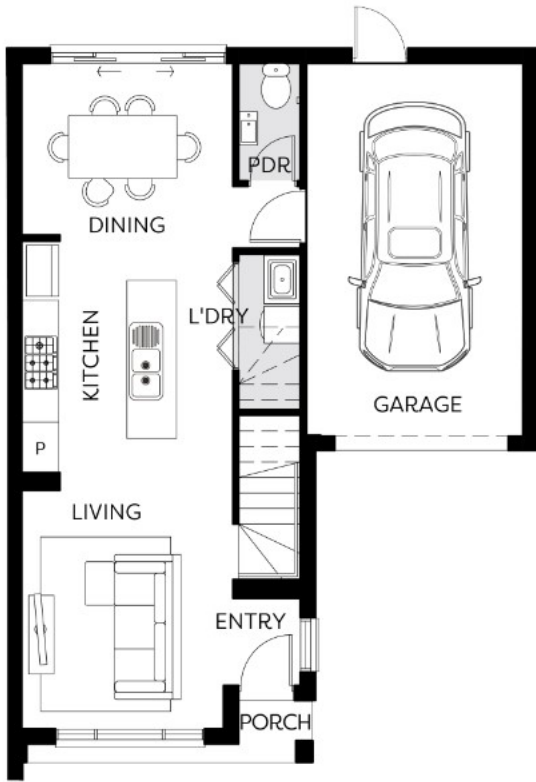

LOT 43 ROSELLE ESTATE SPRINGVALE SOUTH

<https://cosell.com.au>

LOT 43
SPRINGVALE
SOUTH

\$839,950

TOWNHOUSE 2 PART

- 3 beds
- 2 baths

Package Information

Date added: Added 3 weeks ago

Land price: \$457,356

Structure: House & Land Townhouse

Total M2: 152 M2

Bathrooms: 2 baths

Living: 1

Builder: HAT

Build Price: \$382,594

Title date: Q1 2025

Bedrooms: 3 beds

Garage: 1

House Size: 15.78 SQ

Floor Plans

GROUND FLOOR

FIRST FLOOR