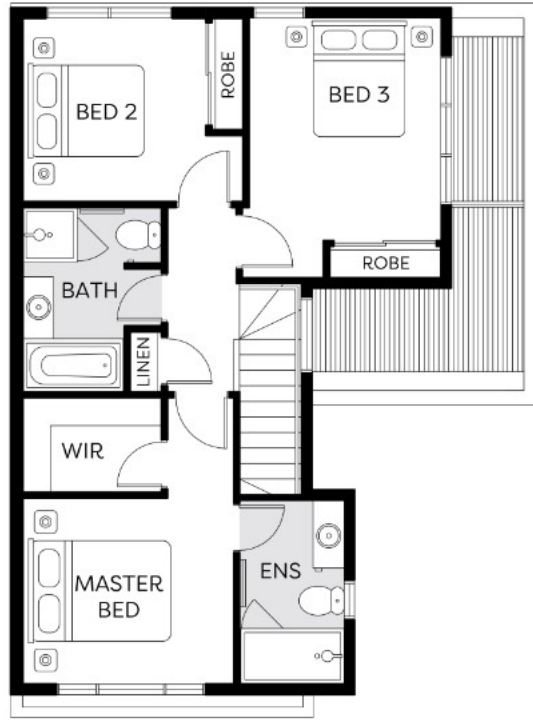

Land price: \$457,356

Structure: House & Land Townhouse

Total M2: 152 M2

Bathrooms: 2 baths

Living: 1

Builder: HAT

Build Price: \$382,594

Title date: Q1 2025

Bedrooms: 3 beds

Garage: 1

House Size: 15.78 SQ

Floor Plans

GROUND FLOOR

FIRST FLOOR