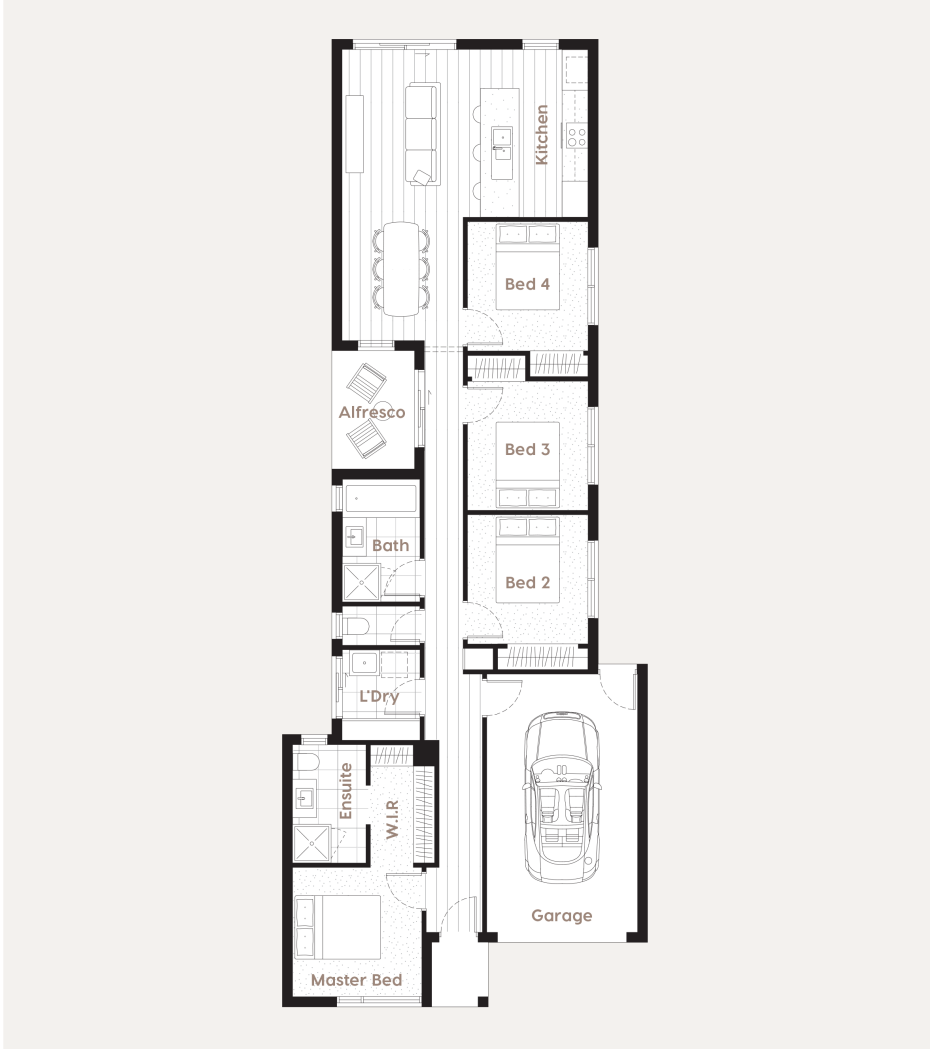

Bathrooms: 2 baths

Living: 1

Builder: LX

Build Price: \$356,000

Title date: TITLED

Bedrooms: 4 beds

Garage: 1

House Size: 148.97 M2

Floor Plans

Abode

16

House Dimensions

8.5m x 22.52m

Designed to fit* at least

8.5m width x 30m length

House Specifications

Living Area	119.1m ²	12.82sq	1282ft ²
Garage	23.6m ²	2.54sq	254ft ²
Porch	2m ²	0.22sq	22ft ²
Alfresco	5.7m ²	0.61sq	6ft ²
Total	150.4m²	16.19sq	1619ft²

House Specifications

Kitchen	3.9 x 2.5m	Bedroom 4	2.8 x 3.0m	Laundry	1.8 x 2.1m
Master Bedroom	3.0 x 3.0m	Ensuite	1.7 x 2.75m	Alfresco	1.91 x 2.75m
Bedroom 2	2.8 x 3.0m	Bathroom	1.8 x 2.85m	Garage	3.5 x 6.0m
Bedroom 3	2.8 x 3.0m	Walk In Robe	1.49 x 2.75m		