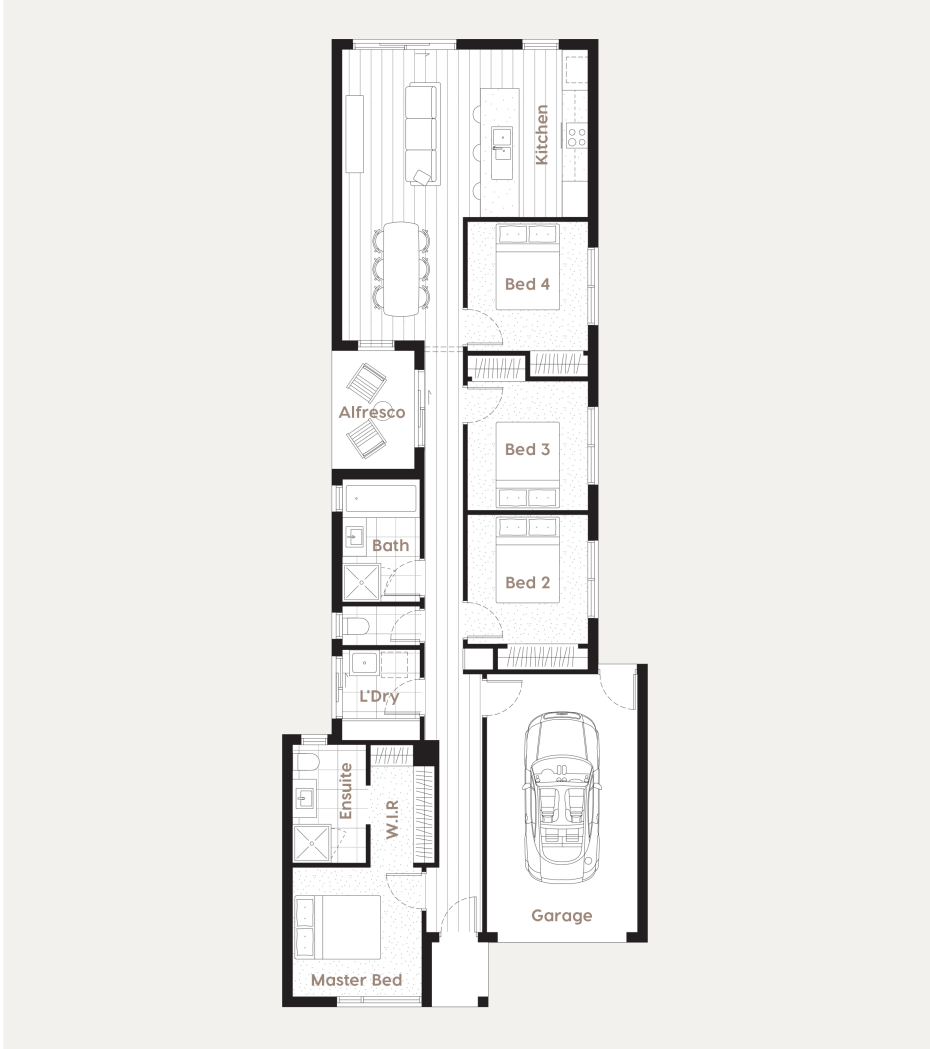

Bathrooms: 2 baths

Living: 1

Builder: LX

Build Price: \$356,000

Title date: TITLED

Bedrooms: 4 beds

Garage: 1

House Size: 148.97 M2

Floor Plans

Abode

16

House Dimensions

8.5m x 22.52m

Designed to fit* at least

8.5m width x 30m length

House Specifications

Living Area	119.1m ²	1282sq	1282ft ²
Garage	23.6m ²	254sq	254ft ²
Porch	2m ²	0.22sq	22ft ²
Alfresco	5.7m ²	0.61sq	6ft ²
Total	150.4m²	16.19sq	1619ft²

House Specifications

Kitchen	3.9 x 2.5m	Bedroom 4	2.8 x 3.0m	Laundry	1.8 x 2.1m
Master Bedroom	3.0 x 3.0m	Ensuite	1.7 x 2.75m	Alfresco	1.91 x 2.75m
Bedroom 2	2.8 x 3.0m	Bathroom	1.8 x 2.85m	Garage	3.5 x 6.0m
Bedroom 3	2.8 x 3.0m	Walk In Robe	1.49 x 2.75m		