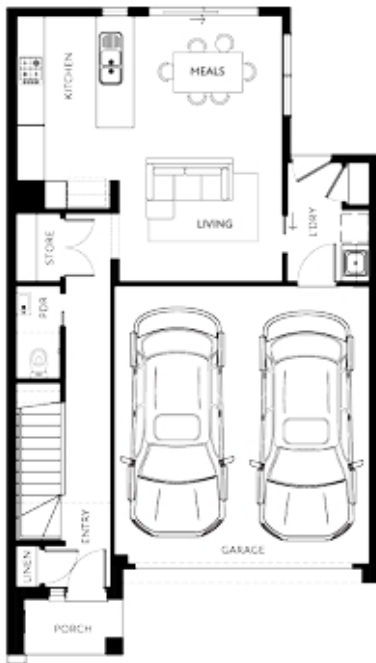

LOT 54 ROSELLE ESTATE SPRINGVALE SOUTH

<https://cosell.com.au>

LOT 54
SPRINGVALE ROAD
SPRINGVALE SOUTH

\$909,950

- 4 beds
- 2 baths

TOWNHOUSE 2 PART

Package Information

Date added: Added 2 months ago

Land price: \$525,622

Structure: House & Land Townhouse

Total M2: 159 M2

Bathrooms: 2 baths

Living: 1

Builder: HAT

Build Price: \$384,328

Title date: Q1 2025

Bedrooms: 4 beds

Garage: 2

House Size: 19.72 SQ

Floor Plans

FIRST FLOOR

GROUND FLOOR