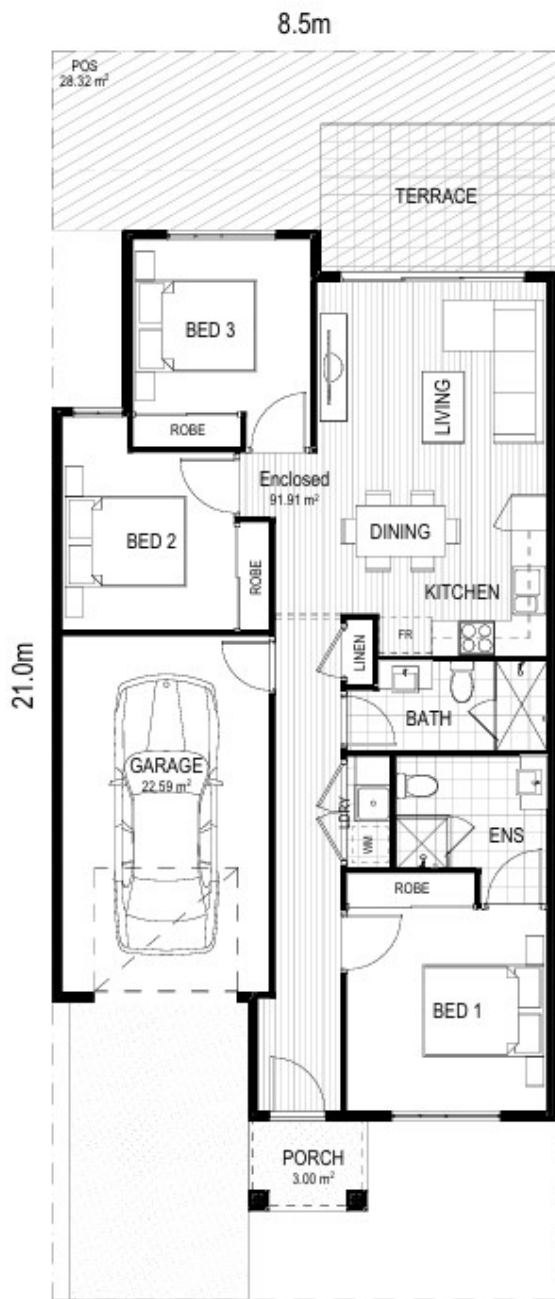

# LOT 000 HARLOW ESTATE TARNEIT

<https://cosell.com.au>

LOT 000 RUMBEE  
CCT TARNEIT

\$680,000

ONE PART CONTRACT

- 3 beds
- 2 baths

## Package Information

**Date added:** Added 2 months ago

**Structure:** ONE PART CONTRACT

**Total M2:** 212 M2

**Bathrooms:** 2 baths

**Living:** 1

**Builder:** CMP

**Title date:** SEPTEMBER 25

**Bedrooms:** 3 beds

**Garage:** 1

**House Size:** 13 SQ

## Floor Plans

**GROUND FLOOR**